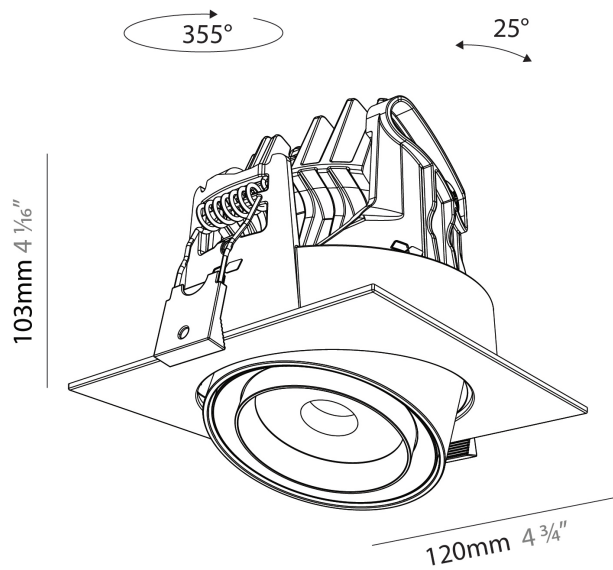

GENERAL

Series: Centriq
Subseries: Centriq Square Flex Adjustable
Brand: Prolicht
Division: Architectural
Mounting Type: Recessed
Mounting Location: Ceiling
Subcategory: Spots

PHYSICAL

Shape: Cylinder
Length (mm): 120
Length (in): 4 3/4
Width (mm): 120
Width (in): 4 3/4
Height (mm): 105
Height (in): 4 1/8
Min. Recessing Depth (mm): 120
Min. Recessing Depth (in): 4 3/4
Light Distribution: Adjustable / Direct
Weight (kg): 0.666
Fixture Finish: SSR / BKV / CWI / CRY / HAB / UFT / ITA / RUA / FTG / MYG / LOD / PUS / FRO / FUP / KIA / POP / BLS / SPG / MEY / GOH / GUM / CHC / COM / ABZ / JAG / OBR / MOS / ROR
Fixture Material: Aluminum
Cut-out Measurements: Dia. 112mm / 4 7/16"

ELECTRICAL

Lamp Type: LED (Zhaga Standard)
Input Wattage (W): 20.5
Total Output Wattage (W): 18.1
Dimming: Tri-Mode (Non-Dimming and Phase Dimming (120Vac only) and 0-10V Dimming)
Driver Included: Yes
Driver Location: Recessed Housing
Driver Type: Constant Current - Universal
Driver Class: Class 2
Housing: ENCP3
Input Voltage (V): 120 - 277
Constant Current (MA): 500

LED

Color Temperature (°K): 2700 / 3000 / 3500 / 4000
Max. Delivered Lumen (lm): 1201 / 1294 / 1346 / 1373
Nominal Lumen (lm): 1668 / 1797 / 1869 / 1907
CRI: >90 CRI
Lamp Life (hrs): 50000

OPTICAL

Beam Angle: 18 - 46
Adjustability: Rotational 350° / Tilt 25°

RATINGS AND CERTIFICATIONS

Certified By: CSA Certified to UL and CSA Standards
IP rating: IP20