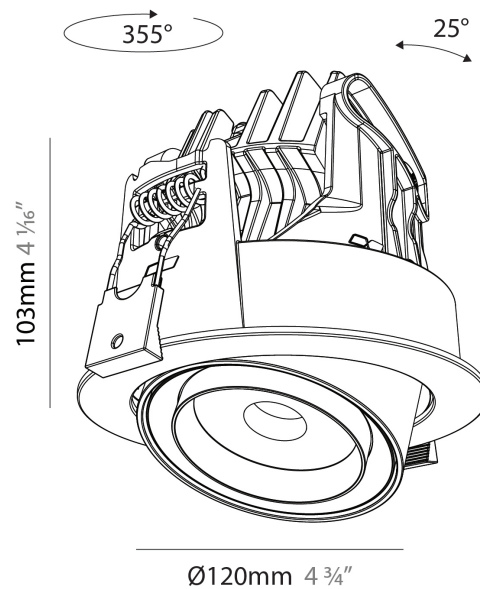

GENERAL

Series: Centriq
Subseries: Centriq Round Flex Adjustable
Brand: Prolicht
Division: Architectural
Mounting Type: Recessed
Mounting Location: Ceiling
Subcategory: Spots

PHYSICAL

Shape: Cylinder
Diameter (mm): 120
Diameter (in): 4 ¾
Height (mm): 105
Height (in): 4 1/8
Min. Recessing Depth (mm): 120
Min. Recessing Depth (in): 4 ¾
Light Distribution: Adjustable / Direct
Weight (kg): 0.666
Fixture Finish: SSR / BKV / CWI / CRY / HAB / UFT / ITA / RUA / FTG / MYG / LOD / PUS / FRO / FUP / KIA / POP / BLS / SPG / MEY / GOH / GUM / CHC / COM / ABZ / JAG / OBR / MOS / ROR
Fixture Material: Aluminum
Cut-out Measurements: Dia. 112mm / 4 7/16"

ELECTRICAL

Lamp Type: LED (Zhaga Standard)
Input Wattage (W): 20.5
Total Output Wattage (W): 18.1
Dimming: Tri-Mode (Non-Dimming and Phase Dimming (120Vac only) and 0-10V Dimming)
Driver Included: Yes
Driver Location: Recessed Housing
Driver Type: Constant Current - Universal
Driver Class: Class 2
Housing: ENCP 3
Input Voltage (V): 120 - 277
Constant Current (MA): 500

LED

Color Temperature (°K): 2700 / 3000 / 3500 / 4000
Max. Delivered Lumen (lm): 1201 / 1294 / 1346 / 1373
Nominal Lumen (lm): 1668 / 1797 / 1869 / 1907
CRI: >90 CRI
Lamp Life (hrs): 50000

OPTICAL

Beam Angle: 18 - 46
Adjustability: Rotational 350° / Tilt 25°

RATINGS AND CERTIFICATIONS

Certified By: CSA Certified to UL and CSA Standards
IP rating: IP20