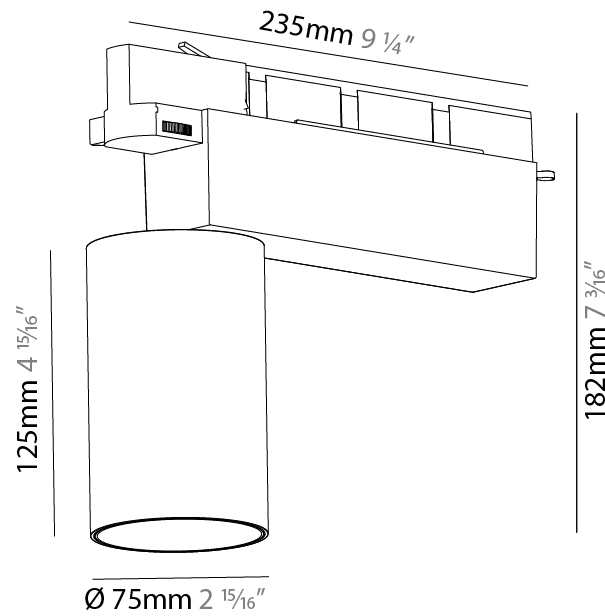

GENERAL

Series: Centriq
Subseries: Centriq 75
Brand: Prolicht
Division: Architectural
Mounting Type: Track
Mounting Location: Ceiling
Subcategory: Spots

PHYSICAL

Shape: Cylinder
Diameter (mm): 75
Diameter (in): 2 15/16
Length (mm): 235
Length (in): 9 1/4
Height (mm): 125
Height (in): 4 15/16
Light Distribution: Adjustable / Direct
Weight (kg): 1.099
Weight (lbs): 2 7/16
Fixture Finish: SSR / BKV / CWI / CRY / HAB / UFT / ITA / RUA / FTG / MYG / LOD / PUS / FRO / FUP / KIA / POP / BLS / SPG / MEY / GOH / GUM / CHC / COM / ABZ / JAG / OBR / MOS / ROR
Fixture Material: Aluminum

ELECTRICAL

Lamp Type: LED (Zhaga Standard)
Input Wattage (W): 12 / 15
Total Output Wattage (W): 10.8 / 13.5
Dimming: Tri-Mode (Non-Dimming and Phase Dimming (120Vac only) and 0-10V Dimming)
Driver Included: Yes
Driver Location: Integrated
Driver Type: Constant Current - Universal
Driver Class: Class 2
Input Voltage (V): 120 - 277
Constant Current (MA): 350

LED

Number of LEDs: 1
Color Temperature (°K): 2700 / 3000 / 3500 / 4000
Max. Delivered Lumen (lm): 870 / 970 / 1039 / 1060
Nominal Lumen (lm): 960 / 1070 / 1156 / 1180
CRI: >90 CRI
Lamp Life (hrs): 50000
Upon Request: Special Color Temperature Special Led

OPTICAL

Beam Angle: 10
Adjustability: Rotational 340°; Tilt 90°
Upon Request: Special Beam Angles

RATINGS AND CERTIFICATIONS

Certified By: Certified for North American Standards
IP rating: IP20